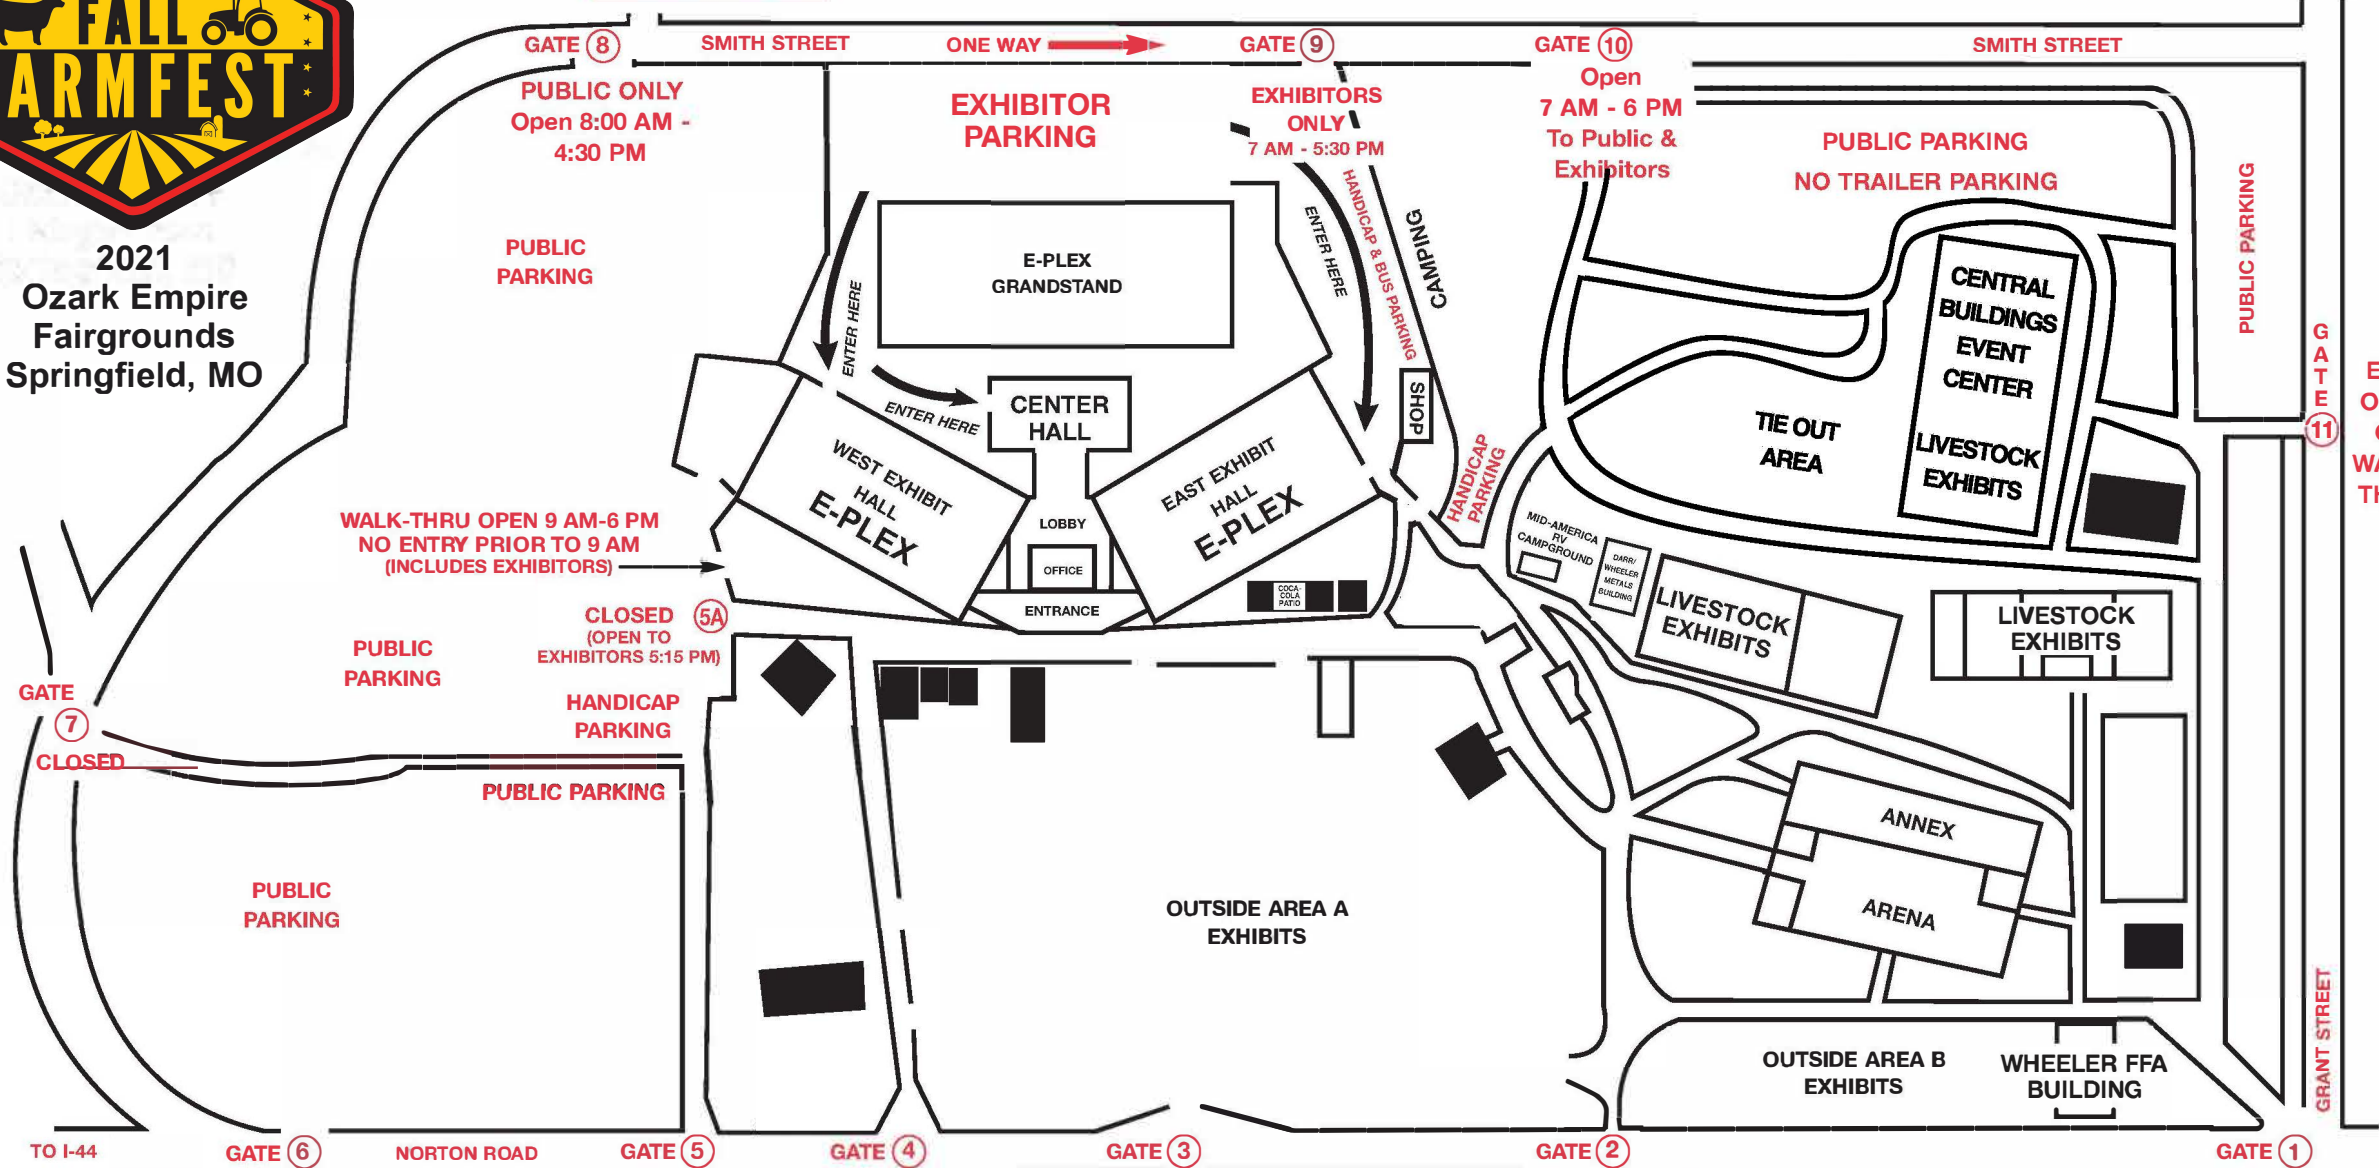

2021
Ozark Empire
Fairgrounds
Springfield, MO

EXHIBITOR PARKING MAP

TRAILER
PARKING

**PUBLIC TRUCK
& TRAILER PARKING**

GATE 8 SMITH STREET ONE WAY → **GATE 9** SMITH STREET **GATE 10** Open 7 AM - 6 PM To Public & Exhibitors

WALK-THRU OPEN 9 AM-6 PM NO ENTRY PRIOR TO 9 AM (INCLUDES EXHIBITORS) **WEST EXHIBIT HALL E-PLEX** **CENTER HALL** **LOBBY** **OFFICE** **ENTRANCE** **EAST EXHIBIT HALL E-PLEX** **MID-AMERICA RV CAMPGROUND** **DART/WHEELS METALS BUILDING** **LIVESTOCK EXHIBITS** **LIVESTOCK EXHIBITS** **ANNEX** **ARENA** **OUTSIDE AREA A EXHIBITS** **OUTSIDE AREA B EXHIBITS** **WHEELER FFA BUILDING**

EXIT ONLY Friday, Saturday & Sunday **CLOSED** Friday, Saturday & Sunday - Use Gate 2, 9 Or 10 **WALK-THRU ONLY** Friday, Saturday & Sunday 7 AM-5 PM **BROADWAY LOT PARKING** Public & Exhibitor **EXHIBITORS ONLY** Vehicles: 7 PM-8:30 AM Walk-Thru: 8:30 AM-5 PM Friday, Saturday & Sunday **WALK-THRU ONLY** 9 AM-6 PM Friday, Saturday & Sunday

GATES	
① WALK-THRU ONLY	③ WALK-THRU ONLY
② EXHIBITORS ONLY	④ CLOSED
⑤ EXIT ONLY	⑦ CLOSED
⑧ PUBLIC ONLY	⑩ PUBLIC & EXHIBITORS
⑨ EXHIBITORS ONLY	⑪ EXIT ONLY/WALK-THRU