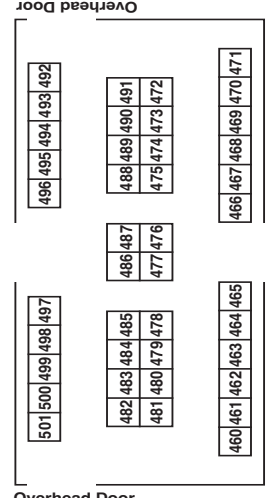

INSIDE EXHIBIT SPACE

Annex

E-Plex West Hall

E-Plex East Hall

E-Plex Center Hall

Arena

OUTSIDE EXHIBIT SPACE

Outside Area A

Outside Area B

- GATES**
- ① Auto/Pedestrian
 - ② Auto/Pedestrian
 - ③ Pedestrian Only
 - ④ Auto
 - ⑤ Auto
 - ⑥ Exit
 - ⑦ Auto
 - ⑧ Auto
 - ⑨ Auto
 - ⑩ Auto
 - ⑪ Auto/Pedestrian
 - ⑫ Exit
 - Permanent Bldgs.
- BUILDINGS**
- 1. Corwin Auto Arena
 - 2. Rest Rooms
 - 3. Annex
 - 4. Barn #1
 - 5. Wells East Barn
 - 6. Wells Arena
 - 7. Wells West Barn
 - 8. Feed Barn
 - 9. Barn #2
 - 10. Barn #3
 - 11. Darr/Wheeler Metals Building
 - 12. Wheeler FFA Building
 - 13. Mid-America RV Campground
 - 14. BootDaddy Grille
 - 15. Conservation Building
 - 16. Coca-Cola Patio