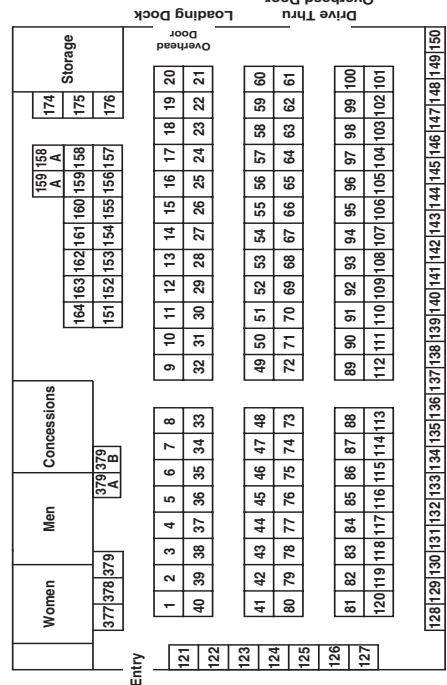

INSIDE EXHIBIT SPACE

Annex

E-Plex West Hall

E-Plex East Hall

E-Plex Center Hall

Arena

OUTSIDE EXHIBIT SPACE

Outside Area A

Outside Area B

- GATES**
- ① Auto/Pedestrian
 - ② Auto/Pedestrian
 - ③ Pedestrian Only
 - ④ Auto
 - ⑤ Auto
 - ⑥ Exit
 - ⑦ Auto
 - ⑧ Auto
 - ⑨ Auto
 - ⑩ Auto
 - ⑪ Auto/Pedestrian
 - ⑫ Exit
 - Permanent Bldgs.
- BUILDINGS**
- 1. Corwin Auto Arena
 - 2. Rest Rooms
 - 3. Annex
 - 4. Barn #1
 - 5. Wells East Barn
 - 6. Wells Arena
 - 7. Wells West Barn
 - 8. Feed Barn
 - 9. Barn #2
 - 10. Barn #3
 - 11. Darr/Wheeler Metals Building
 - 12. Wheeler FFA Building
 - 13. Mid-America RV Campground
 - 14. BootDaddy Grille
 - 15. Conservation Building
 - 16. Coca-Cola Patio