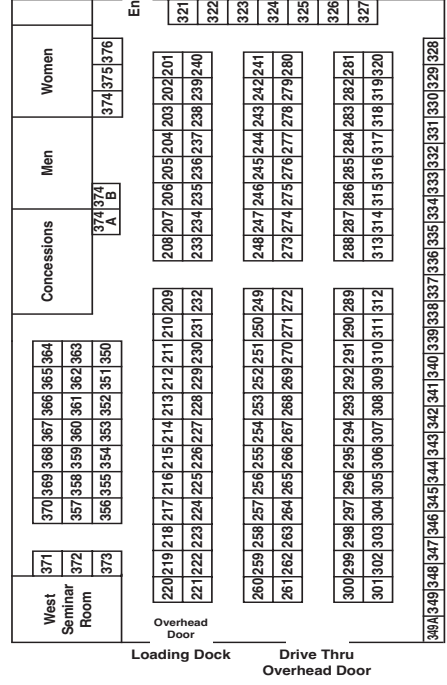

2021 OZARK FALL FARMFEST

FRIDAY, OCTOBER 1 SATURDAY, OCTOBER 2 SUNDAY, OCTOBER 3
9:00 AM - 5:00 PM 9:00 AM - 5:00 PM 9:00 AM - 4:00 PM

For More Information:
Ozark Empire Fair
 3001 N. Grant
 Springfield, MO 65803
 Lance: 620-423-2355
 Office: 417-833-2660

INSIDE EXHIBIT SPACE

Annex

E-Plex West Hall

E-Plex East Hall

E-Plex Center Hall

Arena

OUTSIDE EXHIBIT SPACE

Outside Area A

Outside Area B

- GATES**
- ① Auto/Pedestrian
 - ② Auto/Pedestrian
 - ③ Pedestrian Only
 - ④ Auto
 - ⑤ Auto
 - ⑥ Exit
 - ⑦ Auto
 - ⑧ Auto
 - ⑨ Auto
 - ⑩ Auto
 - ⑪ Auto/Pedestrian
 - ⑫ Exit
 - Permanent Bldgs.
- BUILDINGS**
- 1. Corwin Auto Arena
 - 2. Rest Rooms
 - 3. Annex
 - 4. Barn #1
 - 5. Wells East Barn
 - 6. Wells Arena
 - 7. Wells West Barn
 - 8. Feed Barn
 - 9. Barn #2
 - 10. Barn #3
 - 11. Darr/Wheeler Metals Building
 - 12. Wheeler FFA Building
 - 13. Mid-America RV Campground
 - 14. BootDaddy Grille
 - 15. Conservation Building
 - 16. Coca-Cola Patio