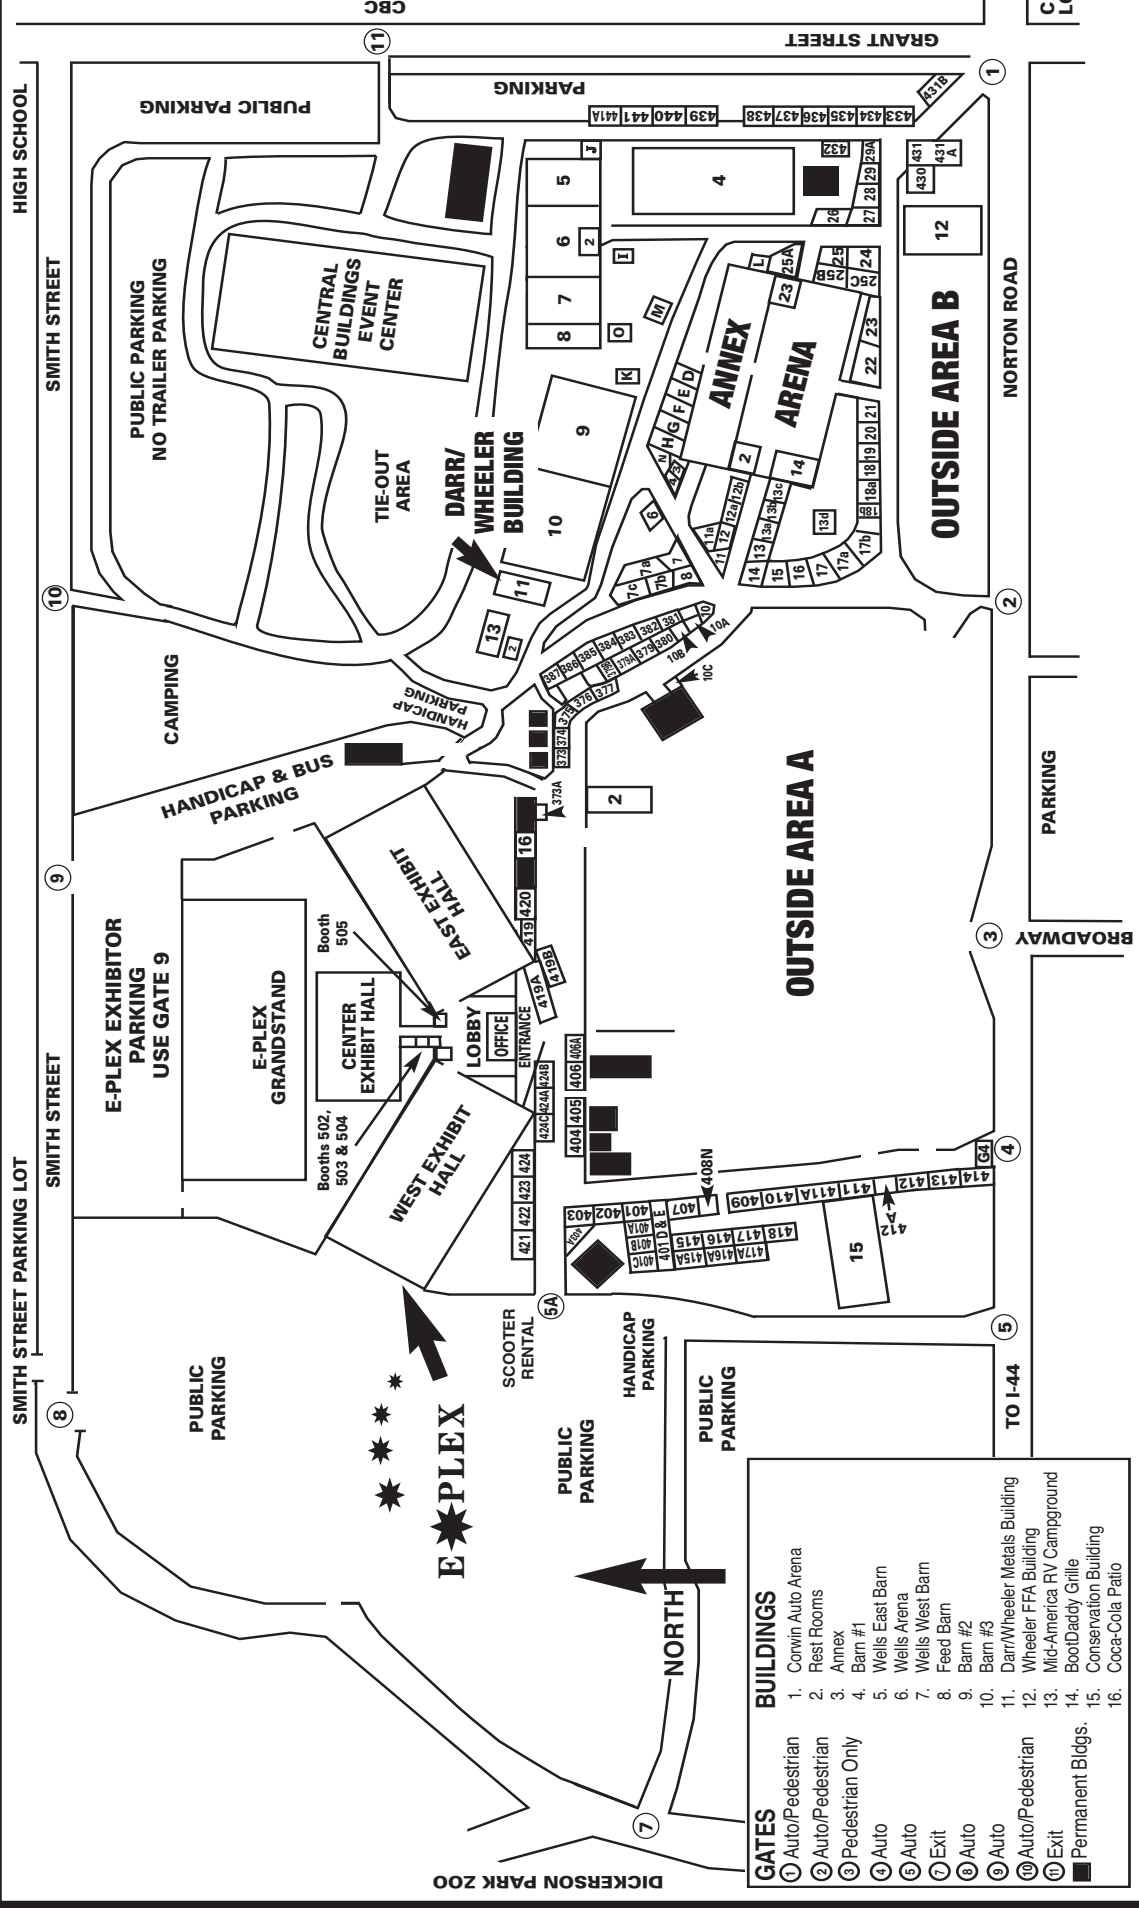

2021 OZARK FALL FARMFEST

FRIDAY, OCTOBER 1 SATURDAY, OCTOBER 2 SUNDAY, OCTOBER 3
9:00 AM - 5:00 PM 9:00 AM - 5:00 PM 9:00 AM - 4:00 PM

For More Information:
Ozark Empire Fair
 3001 N. Grant
 Springfield, MO 65803
 Lance: 620-423-2355
 Office: 417-833-2660

INSIDE EXHIBIT SPACE

Annex

E-Plex West Hall

E-Plex East Hall

E-Plex Center Hall

Arena

OUTSIDE EXHIBIT SPACE

Outside Area A

Outside Area B

- GATES**
- ① Auto/Pedestrian
 - ② Auto/Pedestrian
 - ③ Pedestrian Only
 - ④ Auto
 - ⑤ Auto
 - ⑥ Exit
 - ⑦ Auto
 - ⑧ Auto
 - ⑨ Auto
 - ⑩ Auto
 - ⑪ Auto/Pedestrian
 - ⑫ Exit
 - Permanent Bldgs.
- BUILDINGS**
- 1. Corwin Auto Arena
 - 2. Rest Rooms
 - 3. Annex
 - 4. Barn #1
 - 5. Wells East Barn
 - 6. Wells Arena
 - 7. Wells West Barn
 - 8. Feed Barn
 - 9. Barn #2
 - 10. Barn #3
 - 11. Darr/Wheeler Metals Building
 - 12. Wheeler FFA Building
 - 13. Mid-America RV Campground
 - 14. BootDaddy Grille
 - 15. Conservation Building
 - 16. Coca-Cola Patio