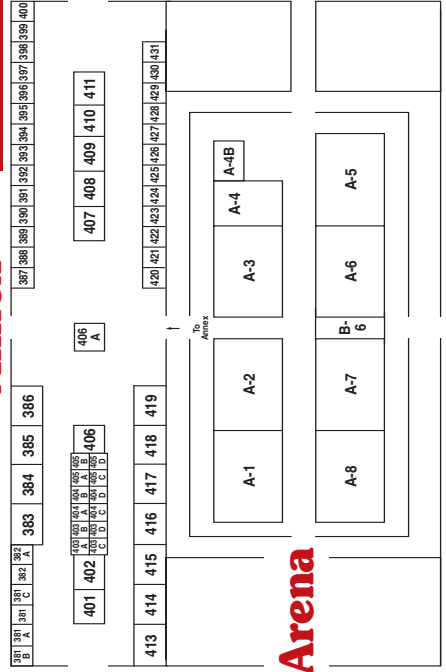

2021 OZARK FALL FARMFEST

FRIDAY, OCTOBER 1 SATURDAY, OCTOBER 2 SUNDAY, OCTOBER 3
9:00 AM - 5:00 PM 9:00 AM - 5:00 PM 9:00 AM - 4:00 PM

For More Information:
Ozark Empire Fair
 3001 N. Grant
 Springfield, MO 65803
 Lance: 620-423-2355
 Office: 417-833-2660

INSIDE EXHIBIT SPACE

Annex

E-Plex West Hall

E-Plex East Hall

E-Plex Center Hall

Arena

OUTSIDE EXHIBIT SPACE

Outside Area A

Outside Area B

- GATES**
- ① Auto/Pedestrian
 - ② Auto/Pedestrian
 - ③ Pedestrian Only
 - ④ Auto
 - ⑤ Auto
 - ⑥ Exit
 - ⑦ Auto
 - ⑧ Auto
 - ⑨ Auto
 - ⑩ Auto
 - ⑪ Auto/Pedestrian
 - ⑫ Exit
 - Permanent Bldgs.
- BUILDINGS**
- 1. Corwin Auto Arena
 - 2. Rest Rooms
 - 3. Annex
 - 4. Barn #1
 - 5. Wells East Barn
 - 6. Wells Arena
 - 7. Wells West Barn
 - 8. Feed Barn
 - 9. Barn #2
 - 10. Barn #3
 - 11. Darr/Wheeler Metals Building
 - 12. Wheeler FFA Building
 - 13. Mid-America RV Campground
 - 14. BootDaddy Grille
 - 15. Conservation Building
 - 16. Coca-Cola Patio