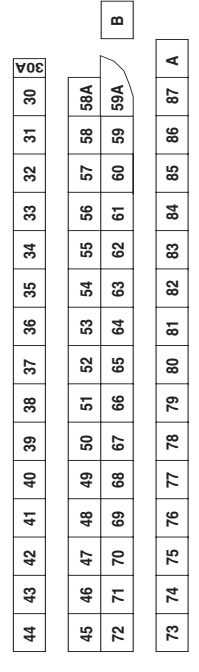

INSIDE EXHIBIT SPACE

Annex

E-Plex West Hall

E-Plex East Hall

E-Plex Center Hall

Arena

OUTSIDE EXHIBIT SPACE

Outside Area A

Outside Area B

- GATES**
- ① Auto/Pedestrian
 - ② Auto/Pedestrian
 - ③ Pedestrian Only
 - ④ Auto
 - ⑤ Auto
 - ⑥ Exit
 - ⑦ Auto
 - ⑧ Auto
 - ⑨ Auto
 - ⑩ Auto
 - ⑪ Auto/Pedestrian
 - ⑫ Exit
 - Permanent Bldgs.
- BUILDINGS**
- 1. Corwin Auto Arena
 - 2. Rest Rooms
 - 3. Annex
 - 4. Barn #1
 - 5. Wells East Barn
 - 6. Wells Arena
 - 7. Wells West Barn
 - 8. Feed Barn
 - 9. Barn #2
 - 10. Barn #3
 - 11. Darr/Wheeler Metals Building
 - 12. Wheeler FFA Building
 - 13. Mid-America RV Campground
 - 14. BootDaddy Grille
 - 15. Conservation Building
 - 16. Coca-Cola Patio