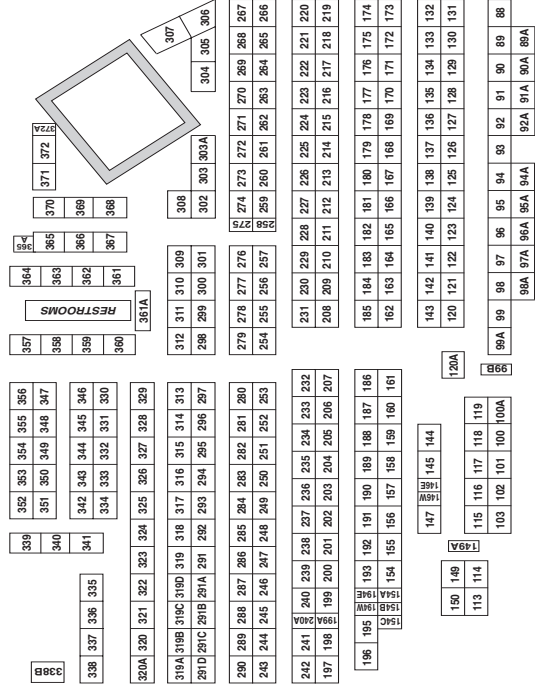

INSIDE EXHIBIT SPACE

Annex

E-Plex West Hall

E-Plex East Hall

E-Plex Center Hall

Arena

OUTSIDE EXHIBIT SPACE

Outside Area A

Outside Area B

- GATES**
- ① Auto/Pedestrian
 - ② Auto/Pedestrian
 - ③ Pedestrian Only
 - ④ Auto
 - ⑤ Auto
 - ⑥ Exit
 - ⑦ Auto
 - ⑧ Auto
 - ⑨ Auto
 - ⑩ Auto
 - ⑪ Auto/Pedestrian
 - ⑫ Exit
 - Permanent Bldgs.
- BUILDINGS**
- 1. Corwin Auto Arena
 - 2. Rest Rooms
 - 3. Annex
 - 4. Barn #1
 - 5. Wells East Barn
 - 6. Wells Arena
 - 7. Wells West Barn
 - 8. Feed Barn
 - 9. Barn #2
 - 10. Barn #3
 - 11. Darr/Wheeler Metals Building
 - 12. Wheeler FFA Building
 - 13. Mid-America RV Campground
 - 14. BootDaddy Grille
 - 15. Conservation Building
 - 16. Coca-Cola Patio