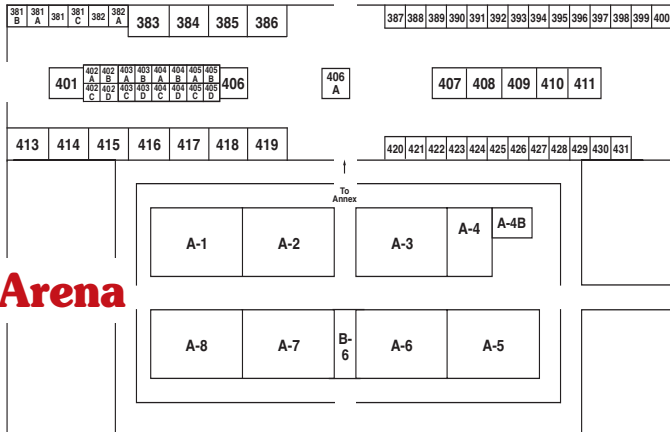

2022 OZARK FALL FARMFEST

FRIDAY, OCTOBER 7
9:00 AM - 5:00 PM

SATURDAY, OCTOBER 8
9:00 AM - 5:00 PM

SUNDAY, OCTOBER 9
9:00 AM - 4:00 PM

Ozark Empire
Fairgrounds,
Springfield, MO

For More Information:
Ozark Empire Fair
3001 N. Grant
Springfield, MO 65803
Lance: 620-423-2355
Libby: 417-833-2660
ozarkfallfarmfest.com

INSIDE EXHIBIT SPACE

Annex

E-Plex Center Hall

E-Plex West Hall

E-Plex East Hall

Arena

OUTSIDE EXHIBIT SPACE

Outside Area A

Outside Area B